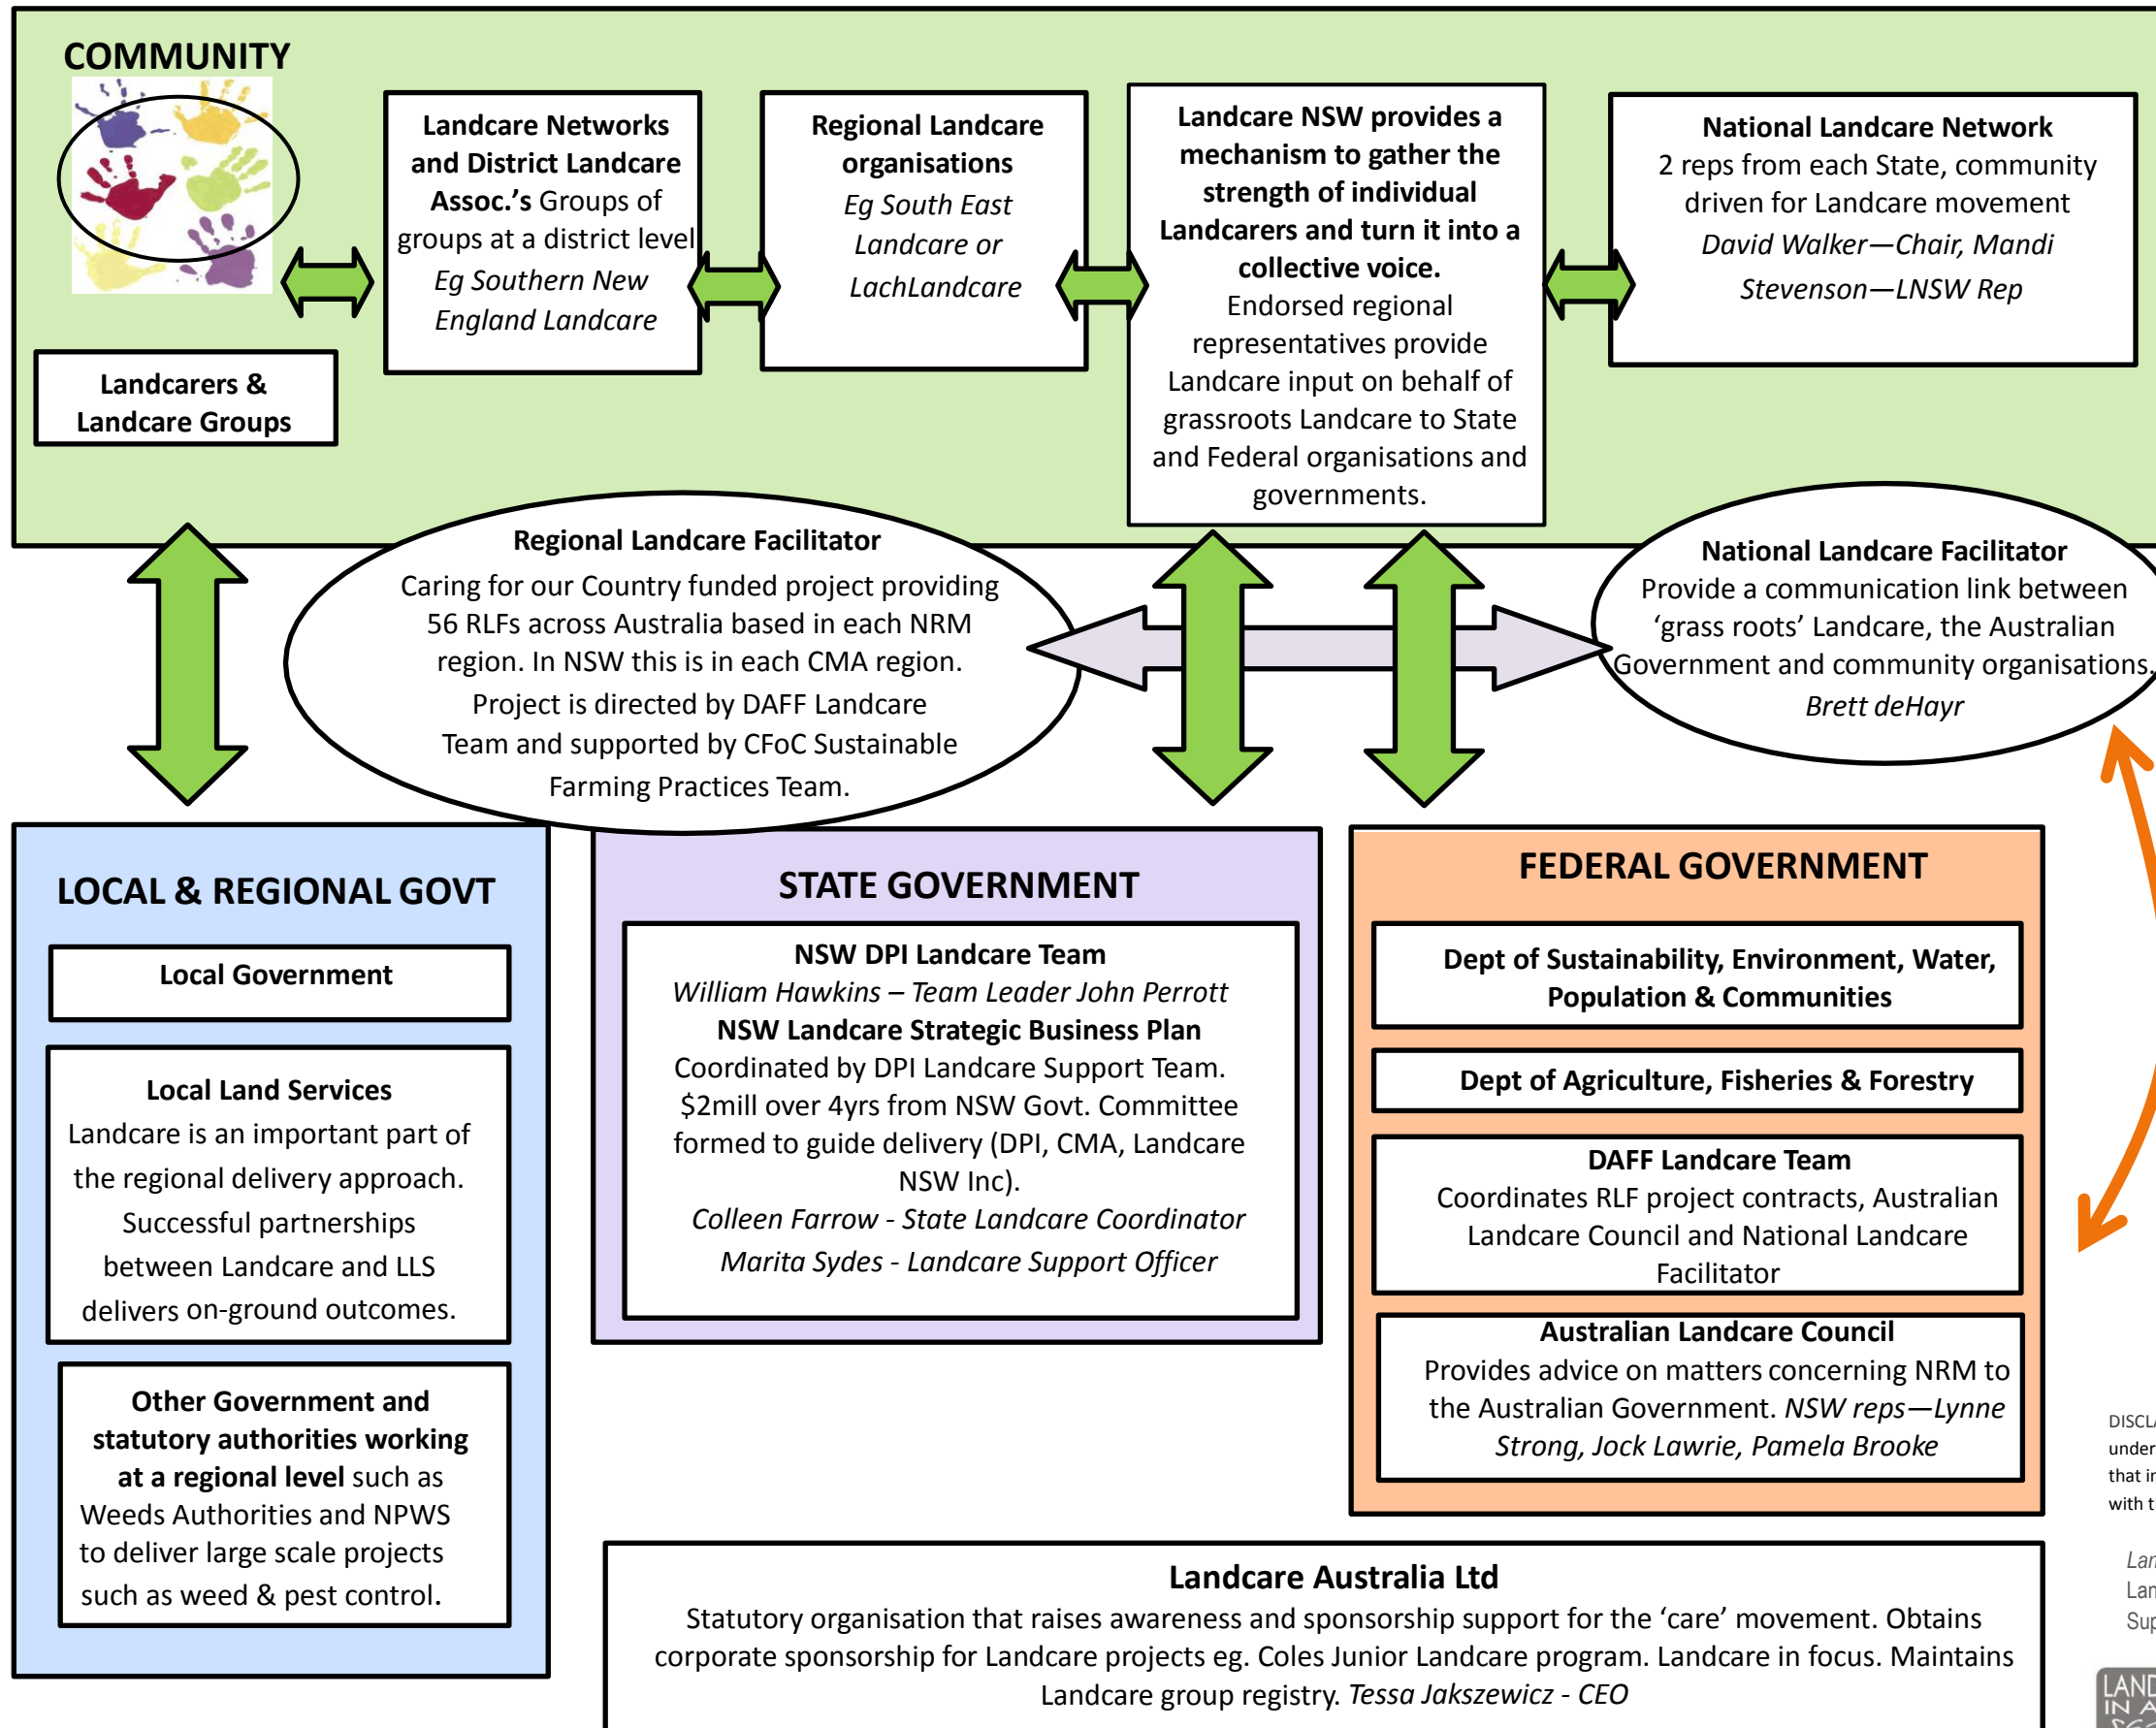

# Map of Landcare Framework in Australia

## ABOUT THE MAP

The Map of Landcare Framework in Australia\* is an ideal resource for Landcare staff and committee members to develop a thorough understanding of the Landcare landscape.

It is recommended that Landcare Networks include the framework map in induction kits for those joining the organisation's team.

\* This resource has been developed with thanks to Colleen Farrow, Chris Cumming, Danielle Littlewood and Sonia Williams.

DISCLAIMER: The information contained in this publication is based on knowledge and understanding at the time of June 2014. However, users are reminded of the need to ensure that information upon which they rely is up to date and to check currency of the information with the appropriate officer of Landcare NSW.

*Landcare in a Box*: an initiative of the National Landcare Network, resourced by NSW Landcare Support Program and funded by NSW DPI.

Department of Primary Industries